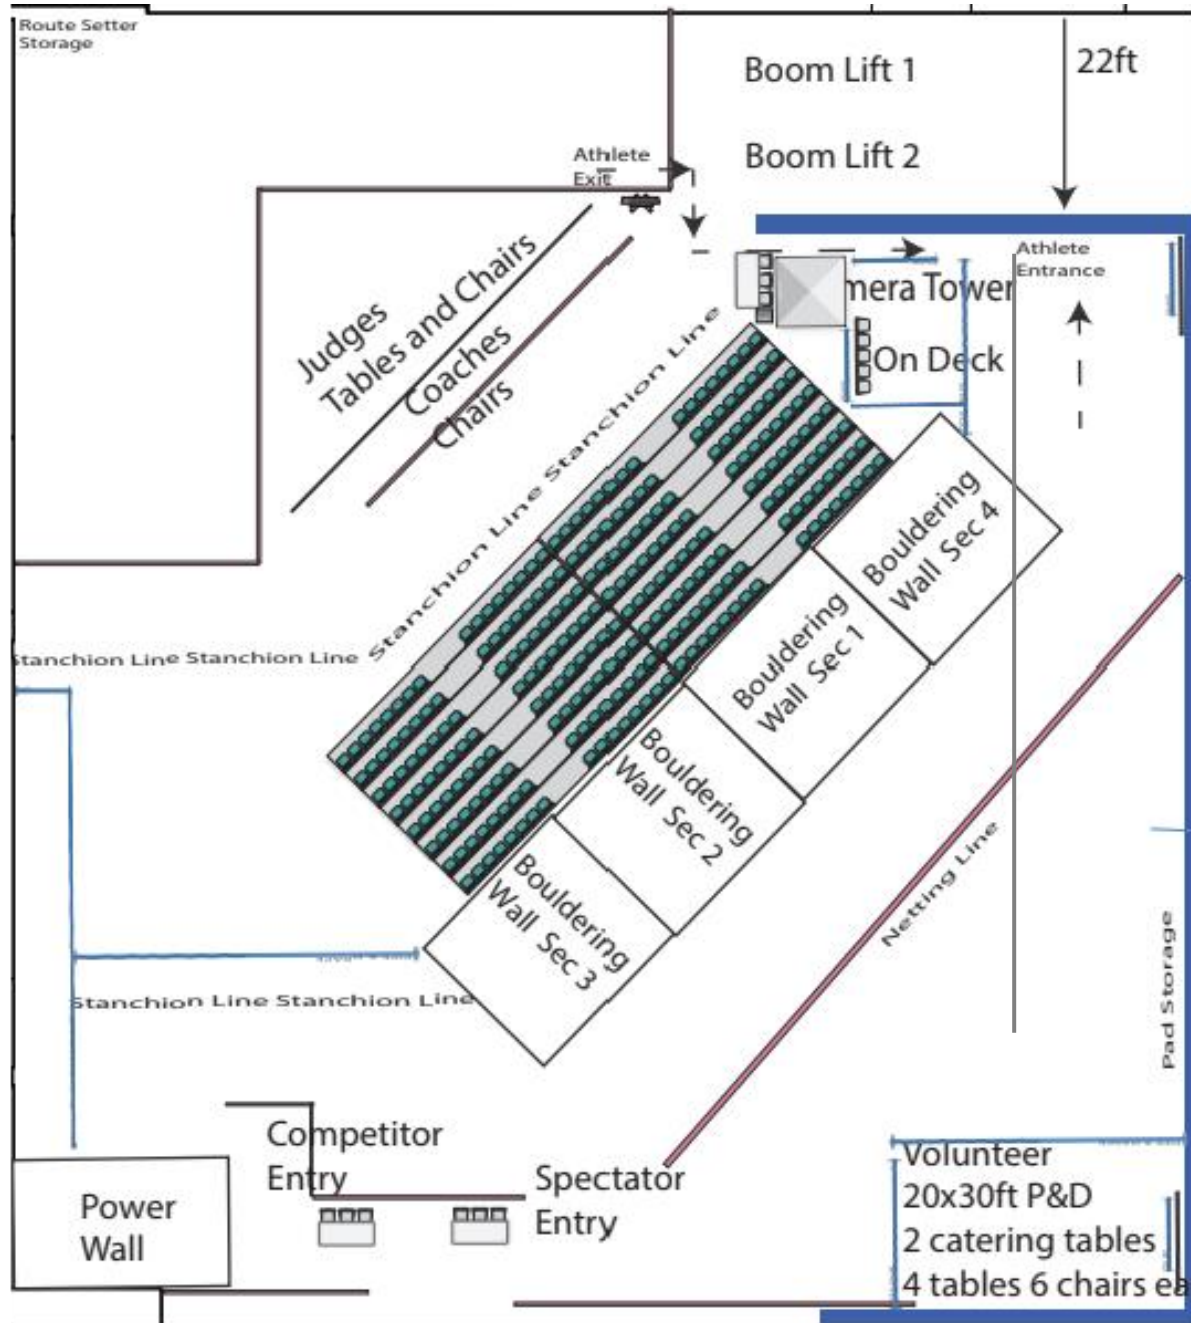

Format

ROUND	FORMAT	
Boulder Qualifiers	IFSC Flashed	4 on 4 off with 15 transition 2 Courses of 3 boulders. Men and Women running at the same time.
Boulder Semi Finals	IFSC 1 group	5 on 5 off with 15 transition Both Men and Women at the same time
Boulder Finals	IFSC World Cup	Both Men and Women at the same time
Lead Qualifiers	Flashed – IFSC 2 routes	All 4 routes running at a time
Lead Semi Finals	Onsite	Both Men and Women at the same time
Lead Finals	Onsite	Women then Men

Practical Information

- At the Oval you will need to be escorted from ISO for washrooms and access to fill your water bottles
- At the Hive, there will be water in ISO but will need to be escorted to the washrooms

Bars & Beverages available at the front desk of the gym.

Parking at The Oval

Parking limited at the Oval
There is drop off available at the front of the Oval.

This information is also available on the "Getting Here" part of the Oval Website

OVERFLOW PARKING

MAP LEGEND

- DYKE TRAIL
- TO SKYTRAIN
- SKYTRAIN STATION
- FREE PARKING (HOURS VARY)
- P PARKING LOT
- LANDMARK

ICE COURTS TRACK FITNESS CLIMBING ROWING MEMBERSHIP

5111 River Road
Richmond, BC
V7C 0A2
604.296.1400
richmondoval.ca