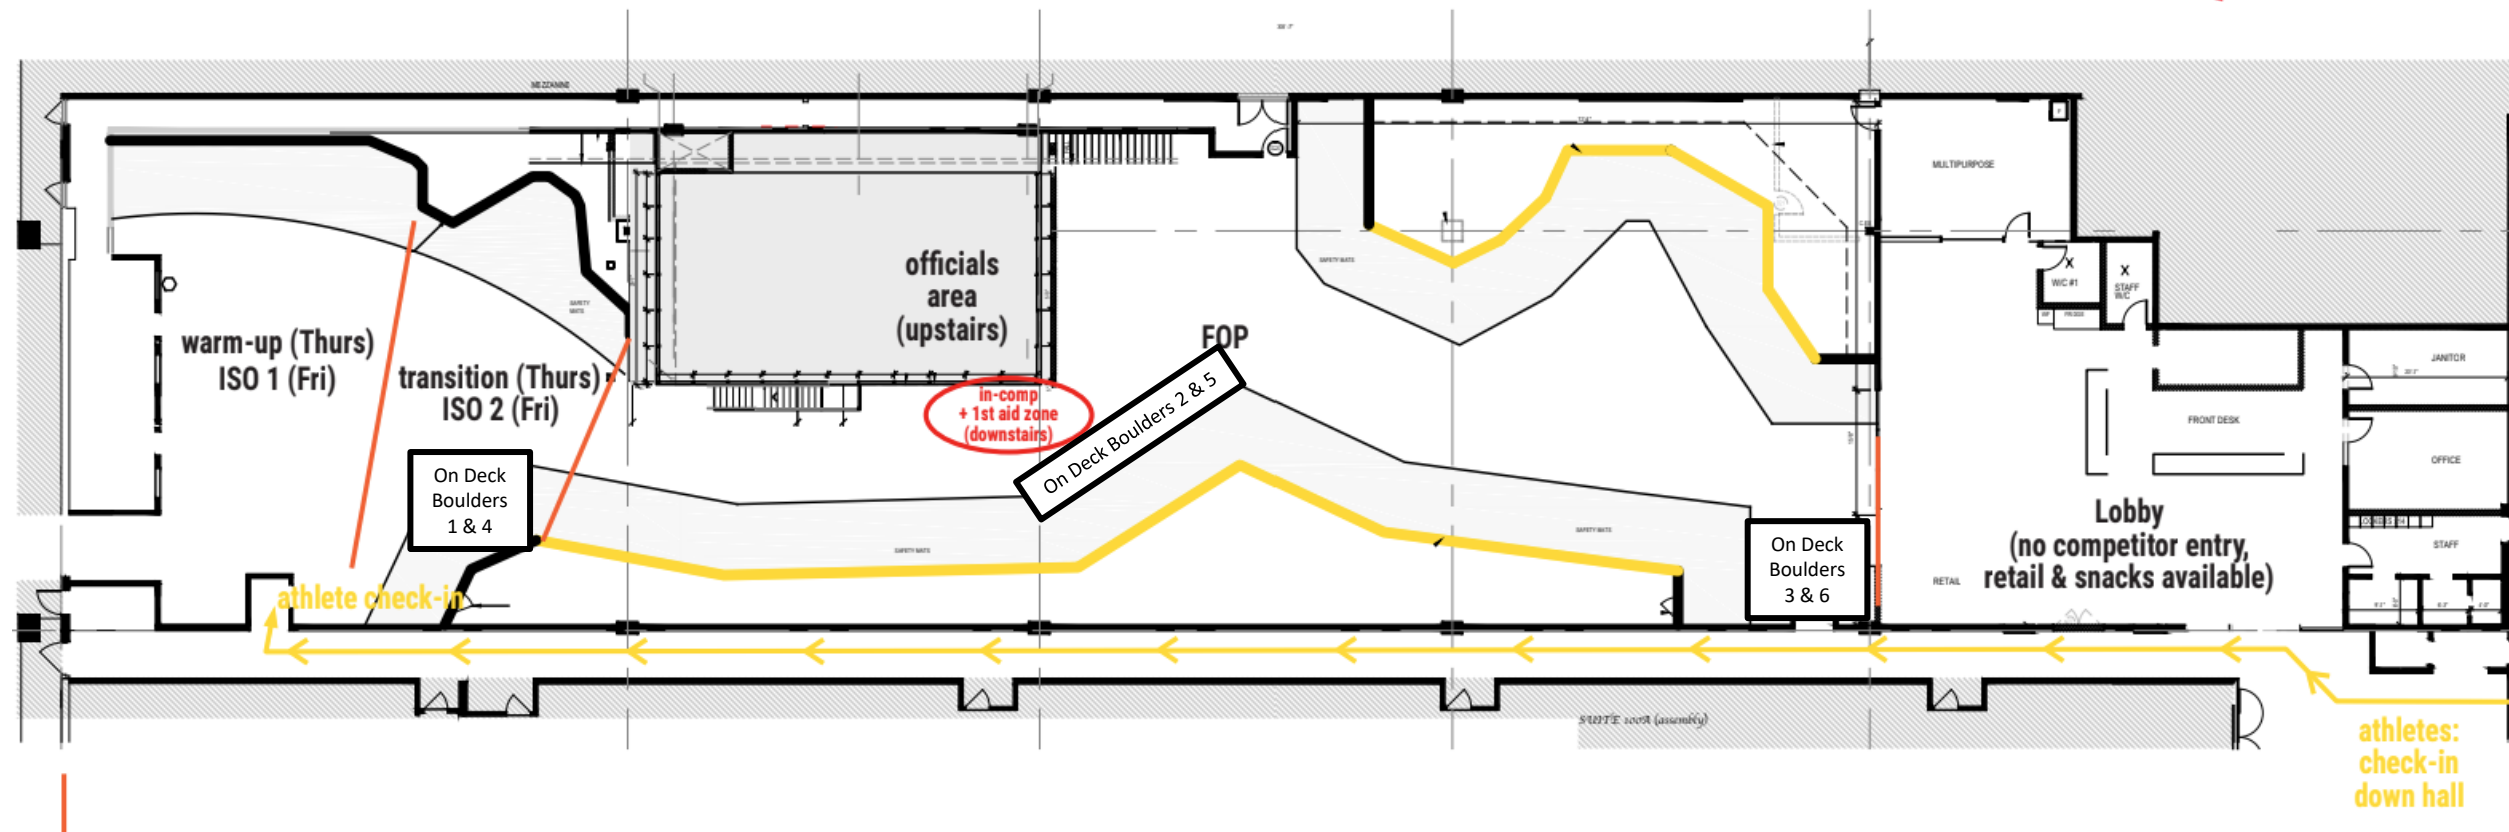

Practical Information

- At the Oval you will need to be escorted from ISO for washrooms and access to fill your water bottles
- At the Hive, there will be water in ISO but will need to be escorted to the washrooms

Bars & Beverages available at the front desk of the gym.

Parking at The Oval

Parking limited at the Oval
There is drop off available at the front of the Oval.

This information is also available on the "Getting Here" part of the Oval Website

OVERFLOW PARKING

MAP LEGEND

- DYKE TRAIL
- TO SKYTRAIN
- SKYTRAIN STATION
- FREE PARKING (HOURS VARY)
- P PARKING LOT
- LANDMARK

ICE COURTS TRACK FITNESS CLIMBING ROWING MEMBERSHIP

5111 River Road
Richmond, BC
V7C 0A2
604.296.1400
richmondoval.ca